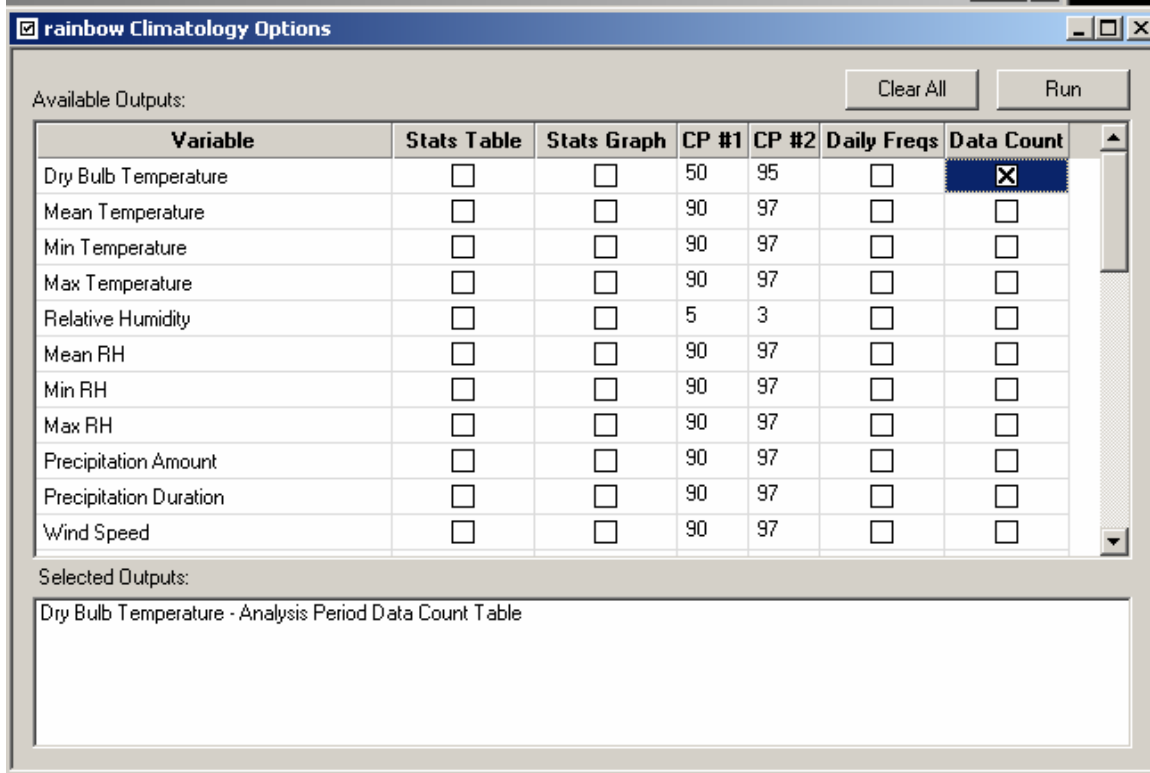

FFP Tech Tip: Data Count

From the main tool bar Click Weather->Climatology

On the Climatology Options screen, click the Data Count check box.

Click Run. The report will tally the number of days in each period for each year, and then display the total number of years and individual observations for each period. Periods without observations are blank.

Tip: Setting the analysis period to 10 days or monthly makes it easy to identify periods with less than the full amount of data in a shorter report. Also, just select just one variable.

```
FireFamily Plus Data Count Report
printed on: 11/06/2008 at 02:11:55 PM (from run # 1)
using database: C:\Program Files\FireFamilyPlus 4\ffplus4
```

```
-----
Active Working Set:
Station: 101028 - MOOSE CREEK
Data years: 1996 - 2008
Analysis Period Length: 10 days
Annual filter dates: January 1 thru December 31
-----
```

```
Station Details:
101028 MOOSE CREEK Fuel model: H (Use 88?: N)
-----
```